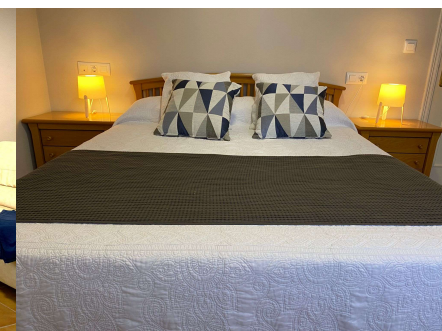

boss h
GROUP
mychoiceapartments.com

PRECIOS CONCENTRACION MOTOS FEBRERO 2024

WWW.MYCHOICEAPARTMENTS.COM

COSTA BALLENA

NOMBRE PROPIEDAD	LINK PROPIEDAD	CAPACIDAD MÁX	GARAGE PROPIO	PRECIO 2 NOCHES	NOCHE EXTRA
COSTA ATLANTICA- 2 DORMITORIOS	https://www.mychoiceapartments.com/properties/briz-3/	4	SI	250,00 €	80,00 €